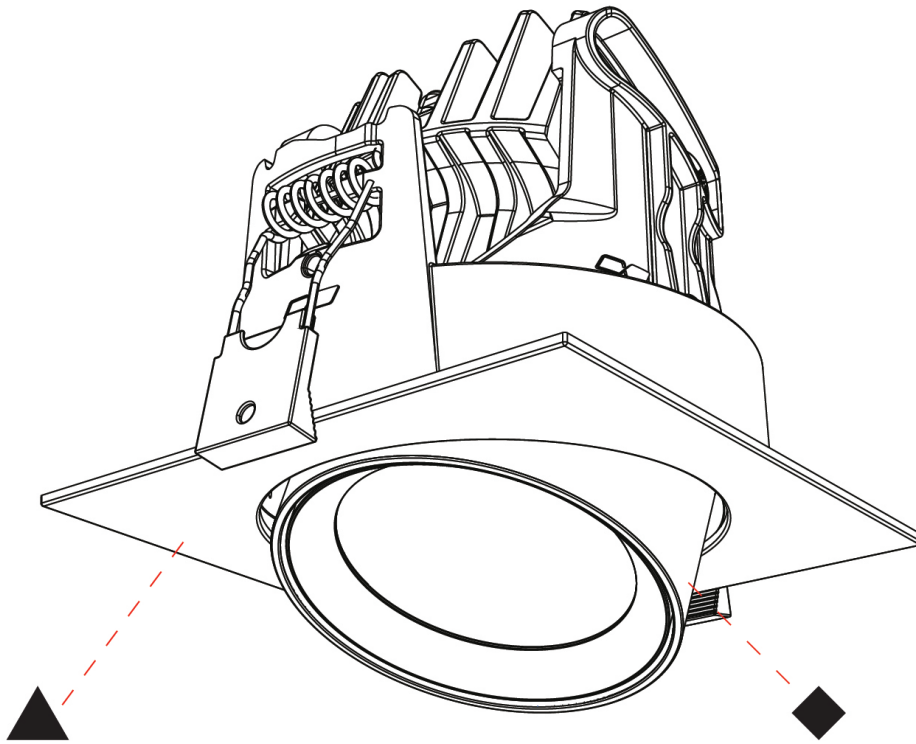

CENTRIQ SQUARE ADJUSTABLE RECESSED

A35984-

PROJECT _____

TYPE _____

SPECIFIER _____

QUANTITY _____

DATE _____

A